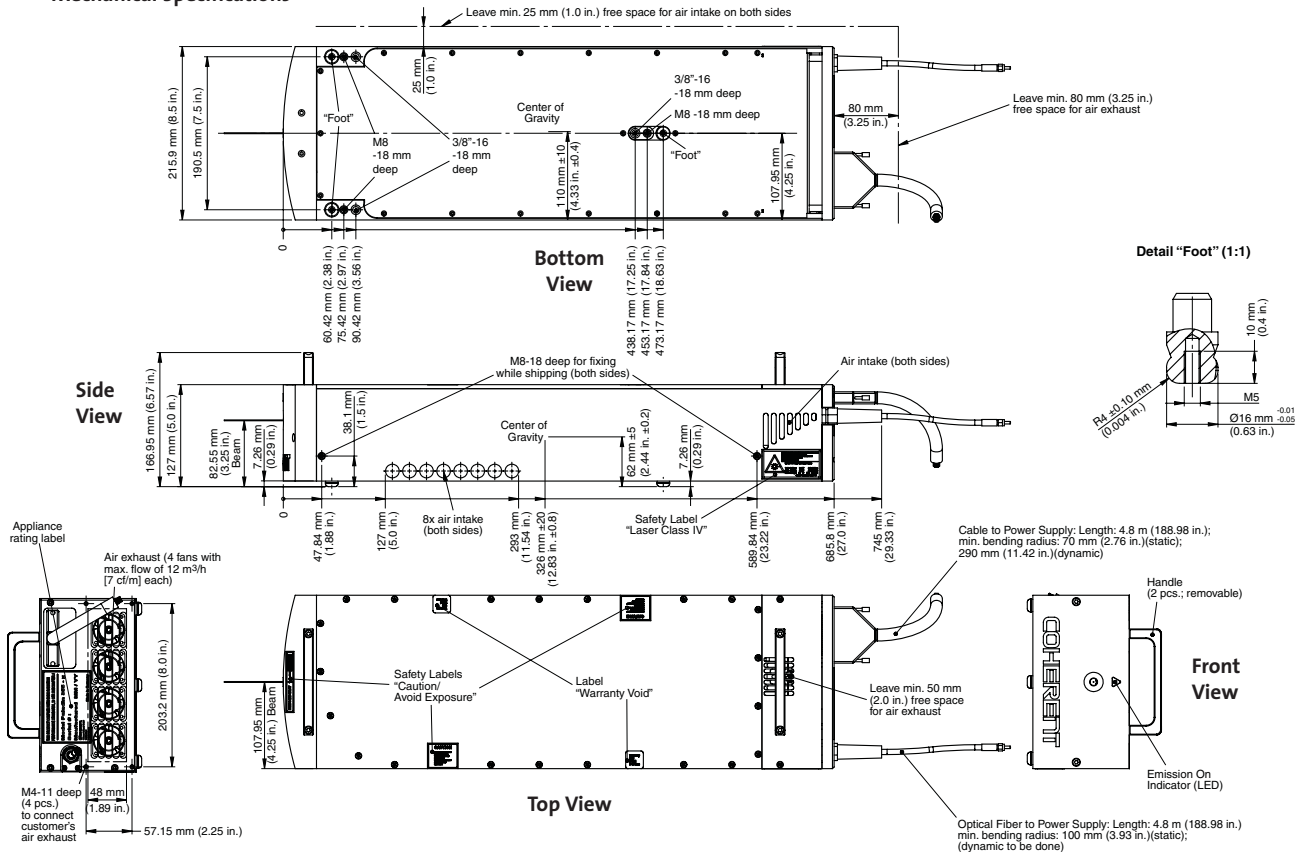

Paladin Compact 355-2000/4000

Air-Cooled, Modelocked, UV Laser

Features

- PermAlign™ solder-bonded optics technology for ultra-robust operation in tough industrial environments
- Cleanroom-built and hermetically sealed for long-term reliability in commercial applications
- Aluminum-free Active Area (AAA™) diode material for industry-leading lifetime
- Smart power supply for complete hands-free operation
- Compact and modular laser design for easy integration
- Highest efficiency: only one pump diode

Mechanical Specifications

Superior Reliability & Performance

Paladin™ Compact 355-2000/4000

Air-Cooled, Modelocked, UV Laser

System Specifications

Wavelength (nm)	355
Output Power (W)	
Paladin Compact 355-2000 Air-Cooled	>2
Paladin Compact 355-4000 Air-Cooled	>4
Repetition Rate (MHz)	120 ±2
Pulse Length (ps)	>15 @ 1064 nm
Spatial Mode	TEM ₀₀
M ²	<1.2
Beam Waist Diameter (mm)(1/e ²)	1 ±10%
Beam Divergence (μrad)(full angle)	<550
Beam Ellipticity	0.9 to 1.1
Pointing Stability after Warm-Up (μrad/°C)	<25
Polarization	Linear, >100:1, vertical
Noise (10 Hz to 2 MHz)	<1% (RMS)
Long-Term Power Stability	<±2%
Maximum Warm-Up Time	<30 min. from standby <1 hr. from cold start
Static Alignment Tolerances ¹	
Beam Position (mm)	<±0.5
Beam Angle (mrad)	<±2.5

Utility and Environmental Requirements

Operating Voltage (VAC)	90 to 230, 50 to 60 Hz
Power Consumption (VA)	1000 max.
Ambient Temperature Range (°C)	15 to 35
Dimensions (W x H x L)	
Laser Head	216 x 127 x 686 mm (8.5 x 5.0 x 27.0 in.)
Power Supply	482 x 177 x 505 mm (19.0 x 7.0 x 19.9 in.)
Pump Fiber Length	4.5m (15 ft.)
Weight	
Laser Head	25 kg (55 lbs.)
Power Supply	28 kg (62 lbs.)