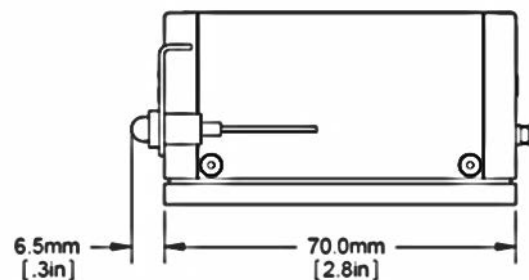

OBIS LX/LS 2nd Emission Indicator

OBIS LX/LS 2nd Emission Indicator

For applications requiring a separate laser emission light

Connects directly to the OBIS Remote interlock port