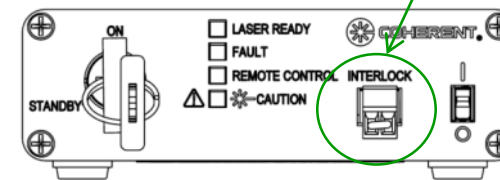

OBIS LX/LS 2nd Emission Indicator

OBIS LX/LS 2nd Emission Indicator

For applications requiring a separate laser emission light

Connects directly to the OBIS Remote interlock port