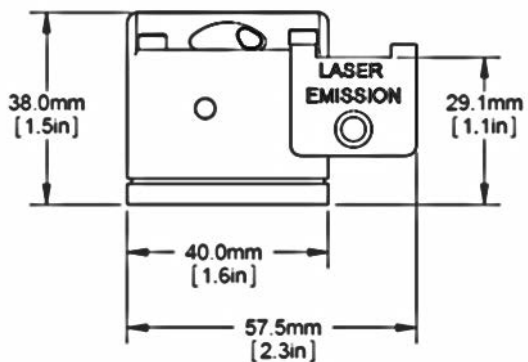

OBIS LX/LS 2nd Emission Indicator

OBIS LX/LS 2nd Emission Indicator

For applications requiring a separate laser emission light

Connects directly to the OBIS Remote interlock port