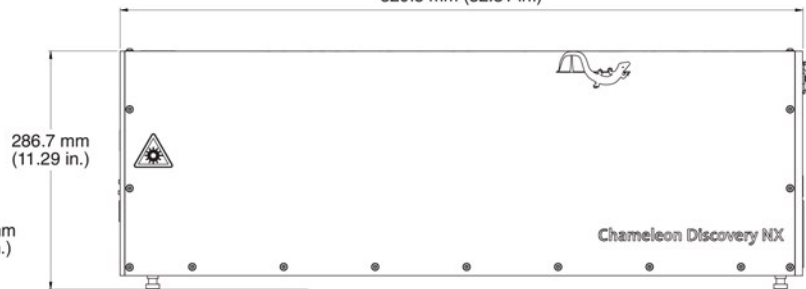

Chameleon Discovery NX

Top View

Front View

Side View

Side View

Chameleon Discovery NX with Total Power Control

Top View

Front View

1010.8 mm (39.80 in.)

Side View