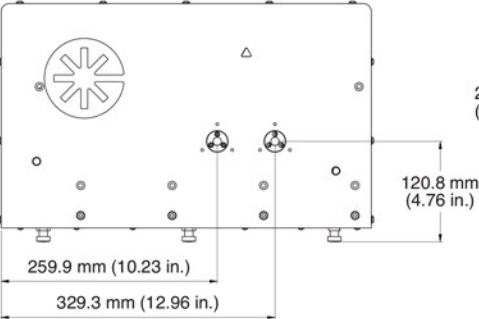

Chameleon Discovery NX

Top View

Front View

Side View

Side View

Chameleon Discovery NX with Total Power Control

Top View

Front View

1010.8 mm (39.80 in.)

Side View