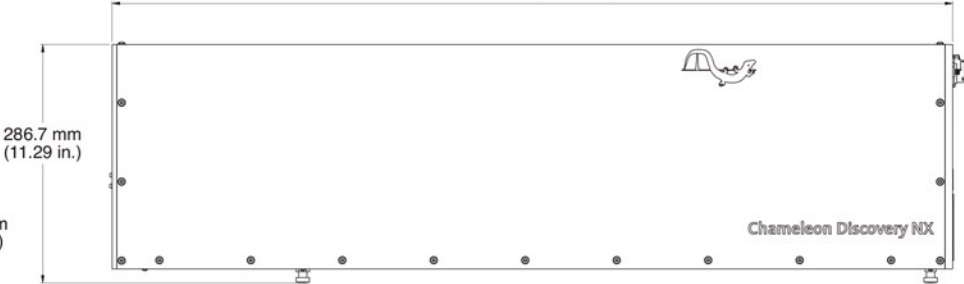

Chameleon Discovery NX

Top View

Front View

Side View

Side View

Chameleon Discovery NX with Total Power Control

Top View

Front View

1010.8 mm (39.80 in.)

Side View