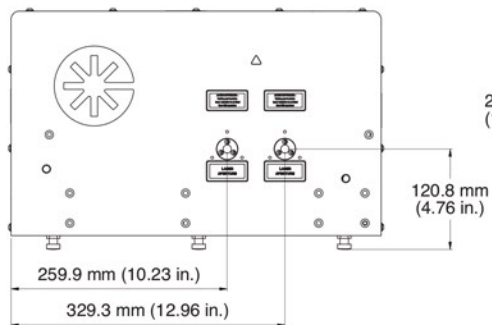

Chameleon Discovery NX

Top View

Front View

Side View

Side View

Chameleon Discovery NX with Total Power Control

Top View

Front View

1010.8 mm (39.80 in.)

Side View